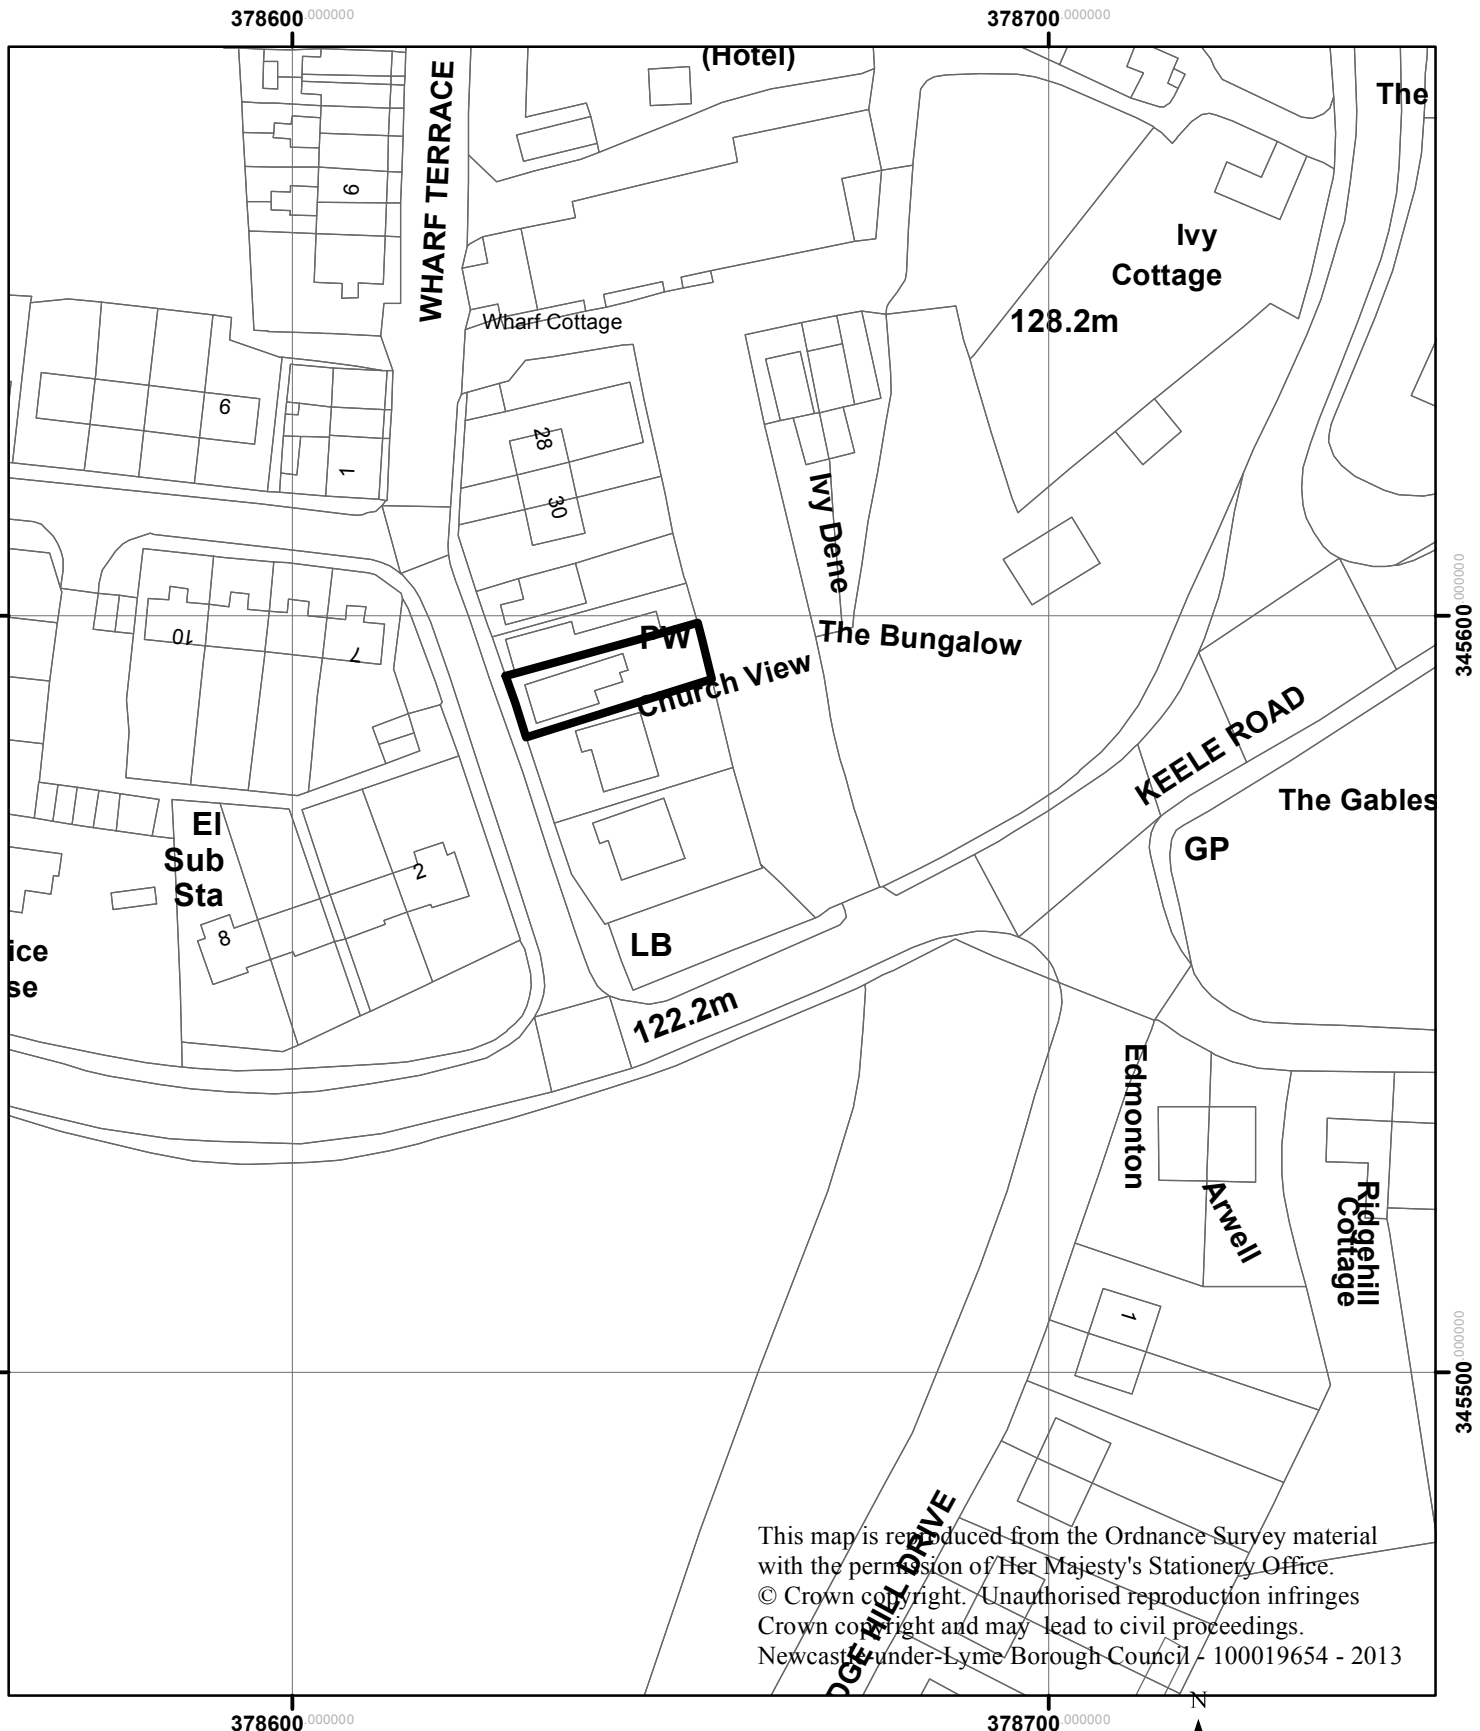

Former St Marys Church,  
Wharf Terrace, Madeley Heath

13/00978/FUL

This map is reproduced from the Ordnance Survey material with the permission of Her Majesty's Stationery Office.  
© Crown copyright. Unauthorised reproduction infringes Crown copyright and may lead to civil proceedings.  
Newcastle Under-Lyme Borough Council - 100019654 - 2013